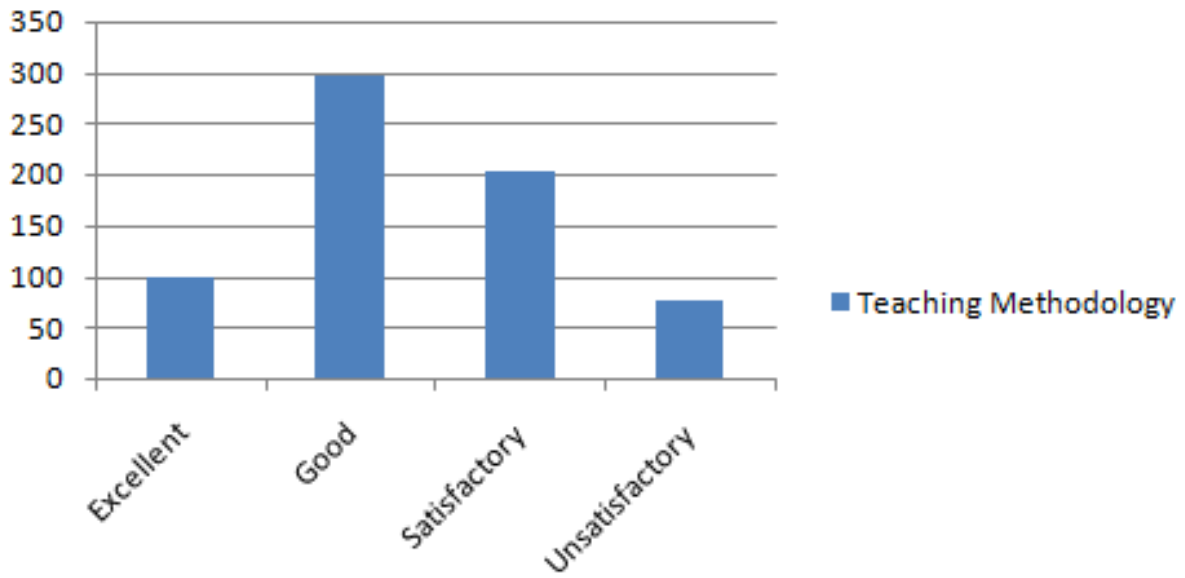

Teaching Methodology