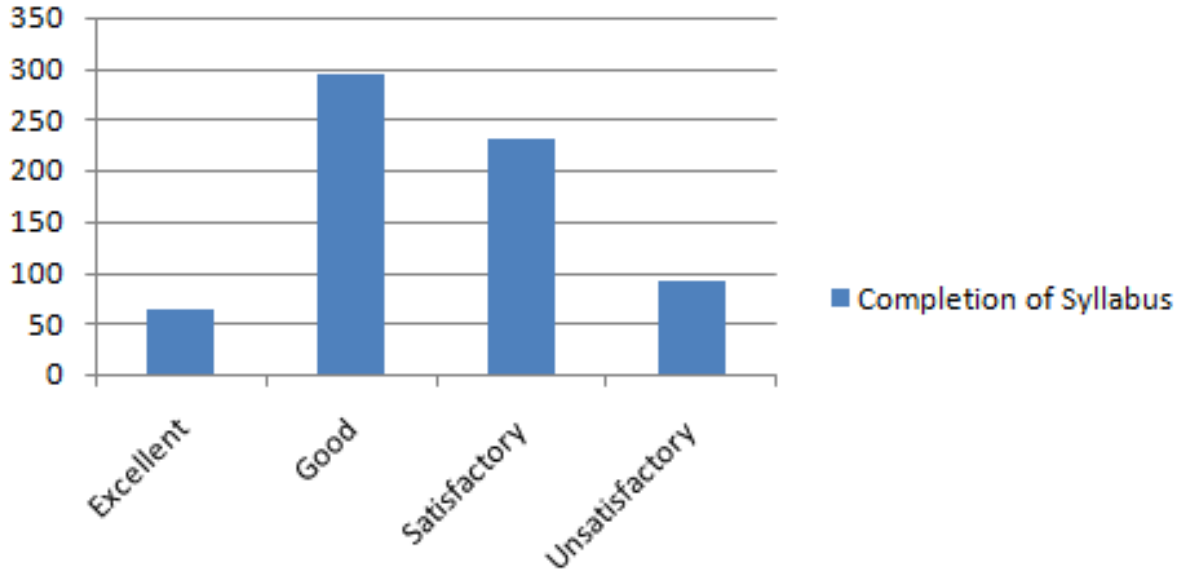

SUBBALAKSHMI LAKSHMIPATHY COLLEGE OF SCIENCE**SLCS Student's Feedback 2019- 2020**

	Excellent	Good	Satisfactory	Unsatisfactory
Syllabus Content	122	342	185	33
Completion of Syllabus	63	294	232	91
Teaching Methodology	99	298	202	77
Mentoring & Counseling	117	267	200	94
Teacher Guidance	159	311	154	52
Conduct of Internal and Class Tests	108	353	163	52
Conduct of Semester Exams	122	345	144	46
Staff Student Relation	172	292	131	85
CRT Classes	205	229	117	84
Total	1167	2731	1528	614

Syllabus Content

Completion of Syllabus

Teaching Methodology

Mentoring & Counseling

Teacher Guidance

Conduct of Internal and Class Tests

Conduct of Semester Exams

Staff Student Relation