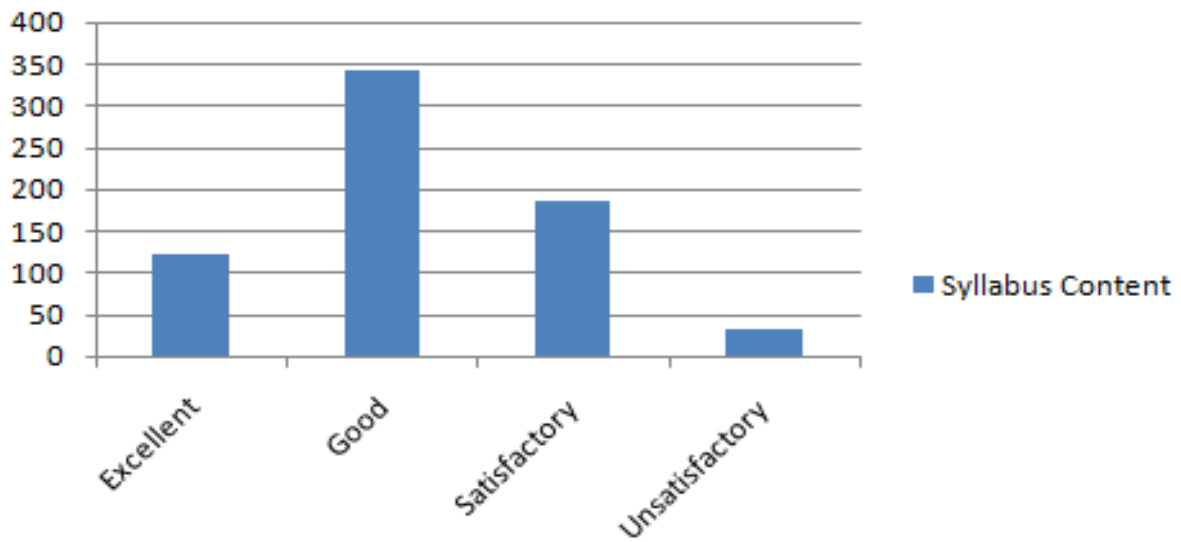

Syllabus Content