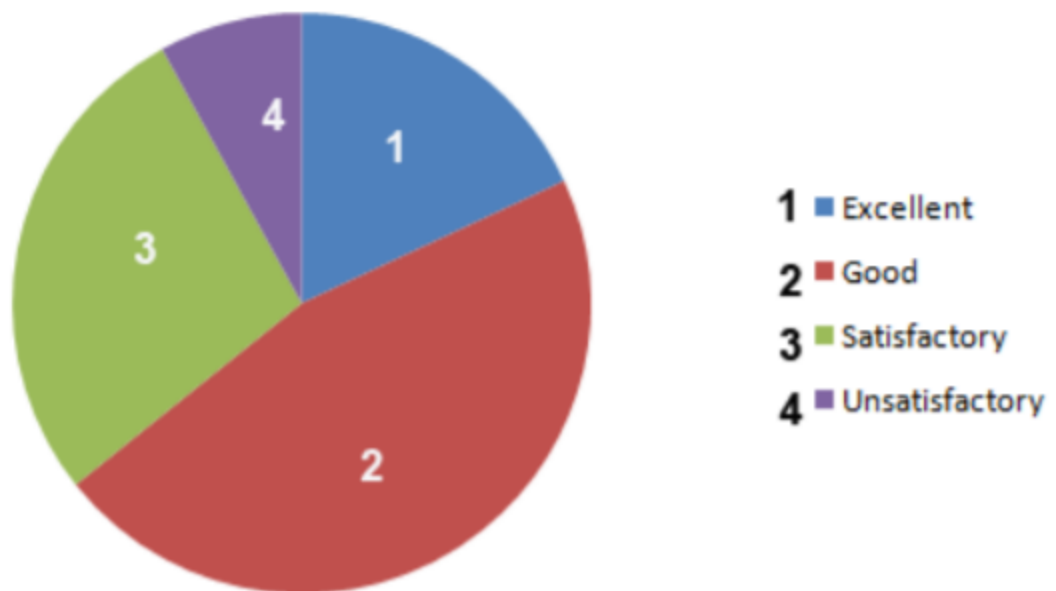

Completion of Syllabus