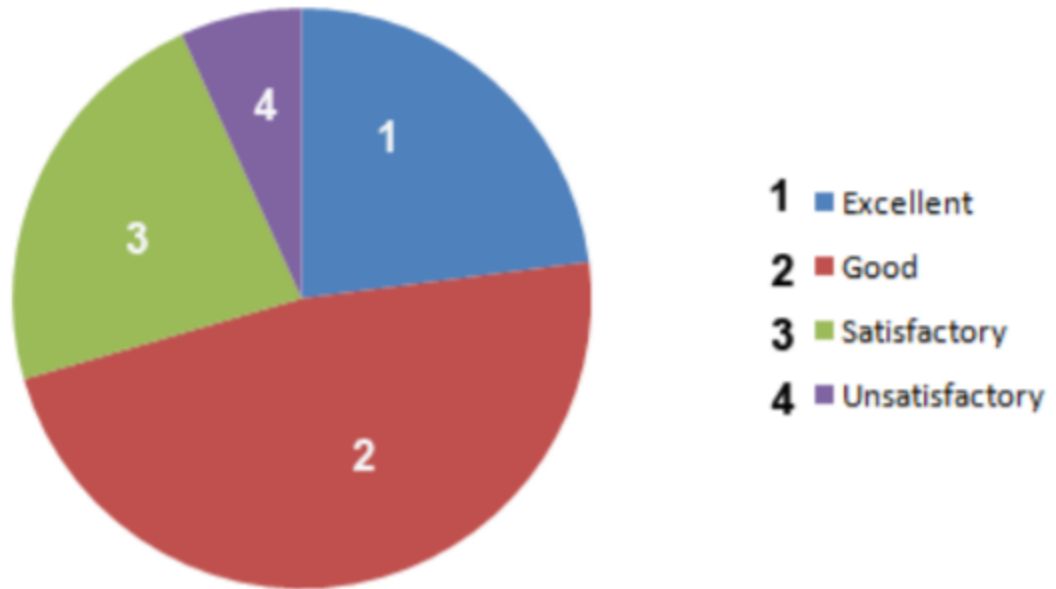

Teaching Methodology