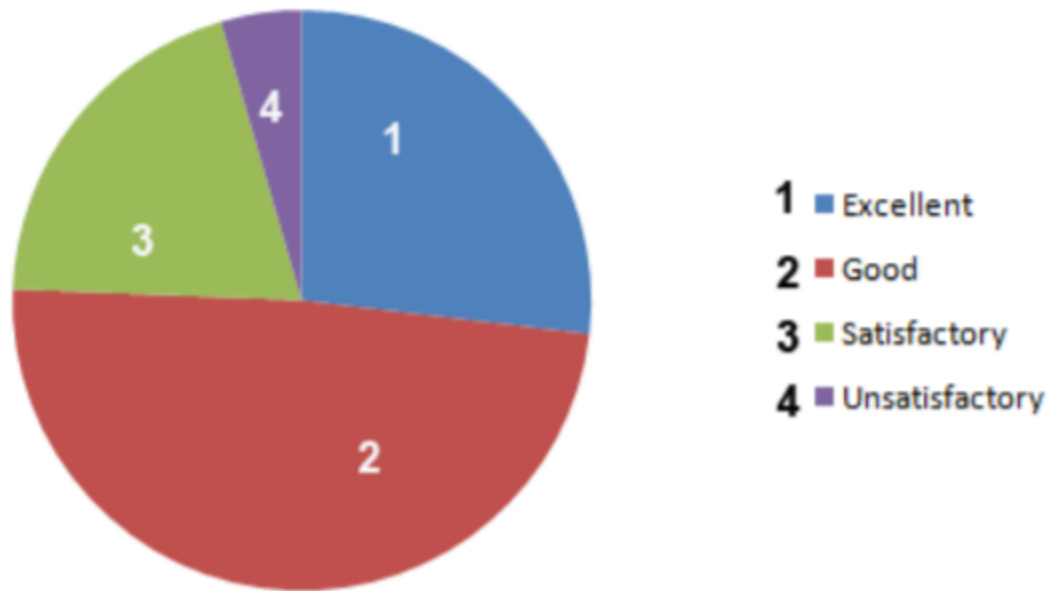

Syllabus Content